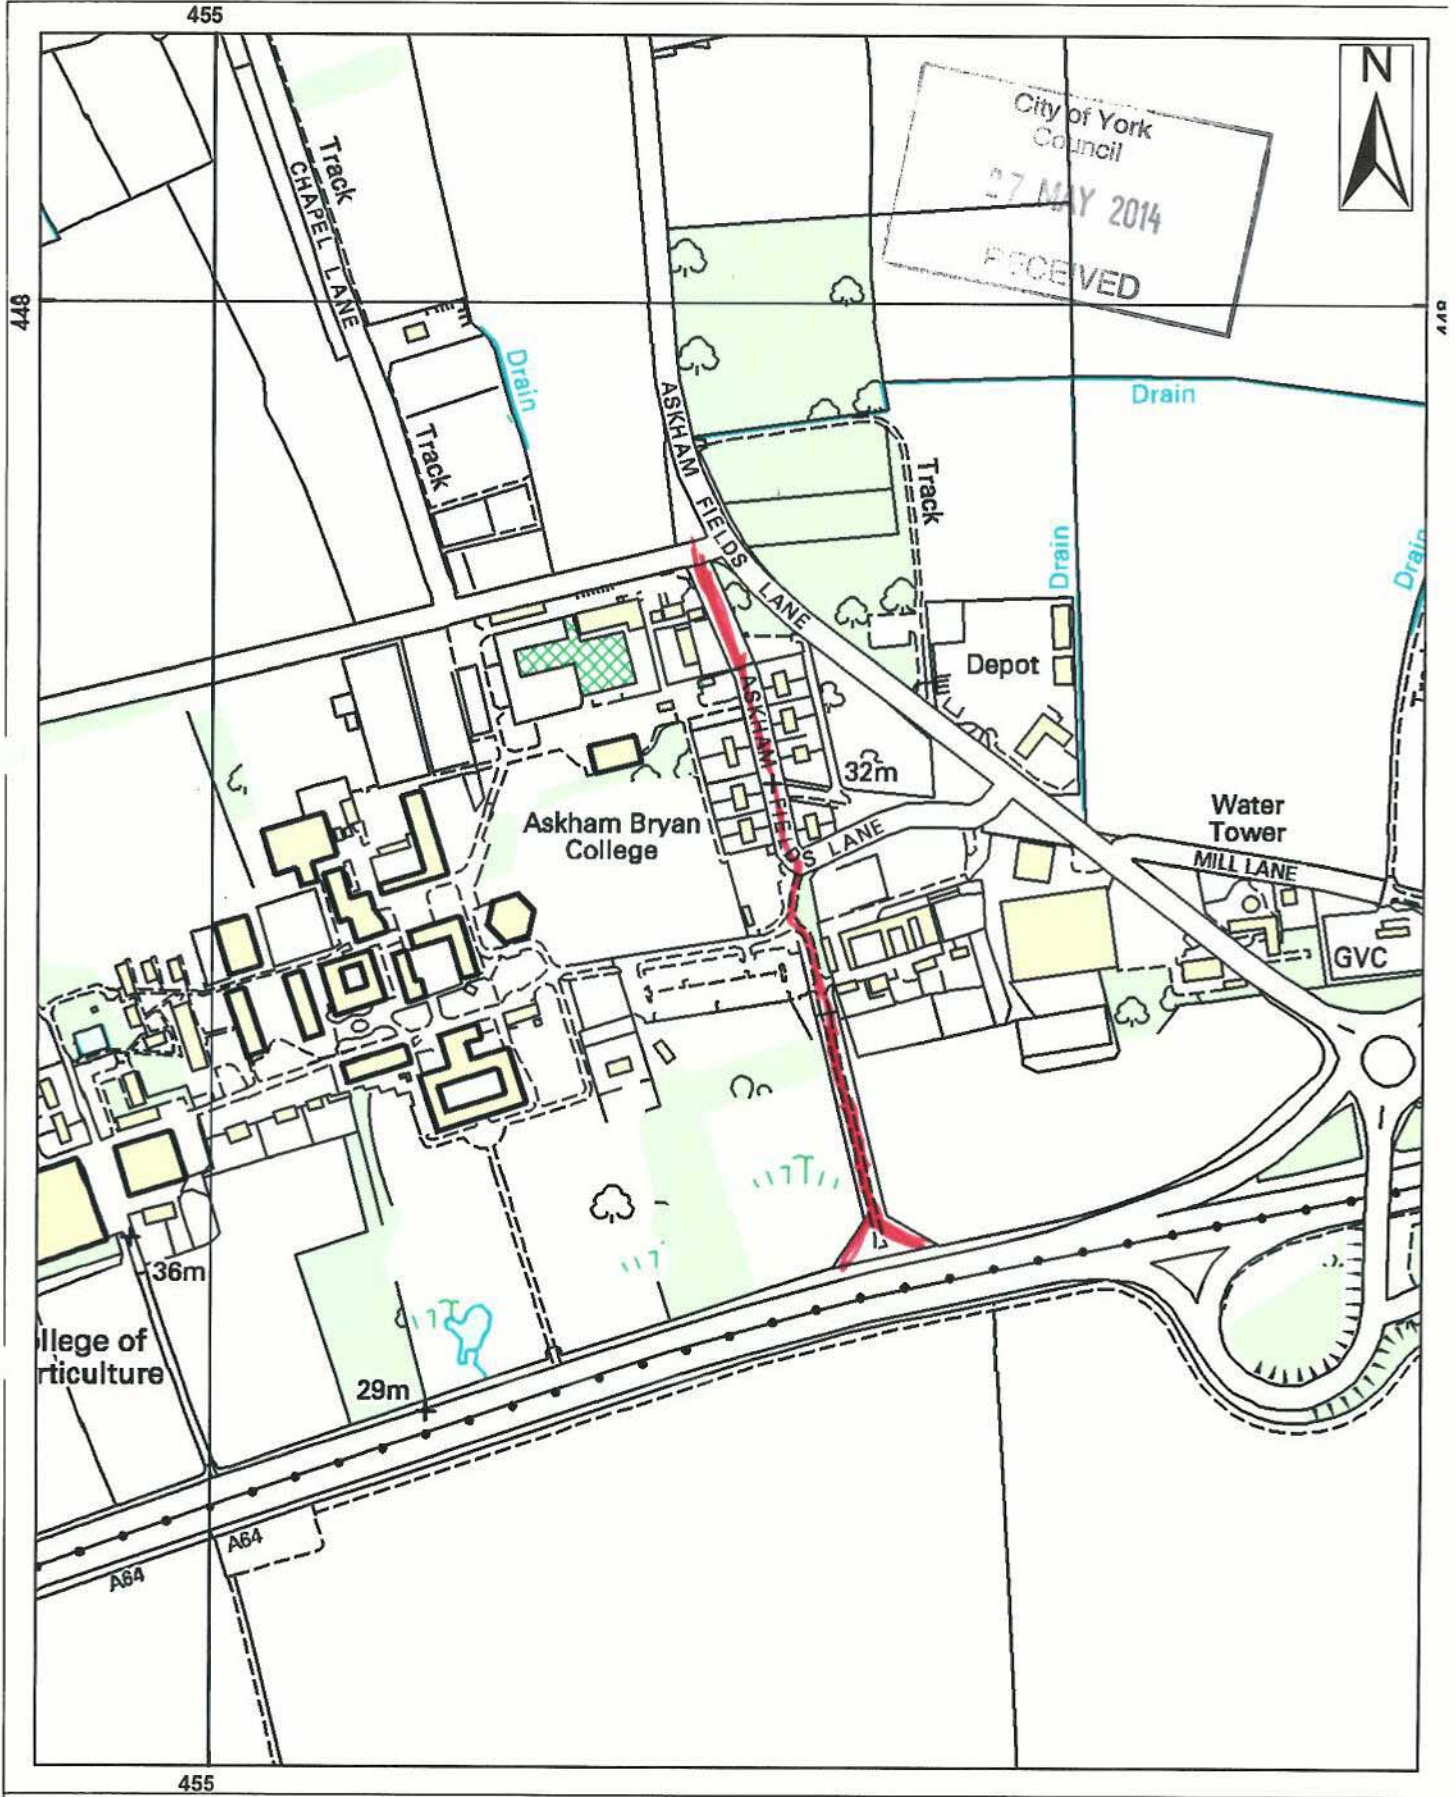

Annex 1: Location Map

West Offices, Station Rise, York,
YO1 6GA
Telephone: 01904 551550

DMMO application to claim a public right of way Askham Bryan parish

Scale 1:5,000	Drawn By: JHC	Date: Mar 2014
Public Rights of Way	Reference:	Drawing No.

Contains Ordnance Survey data © Crown copyright and database right 2014